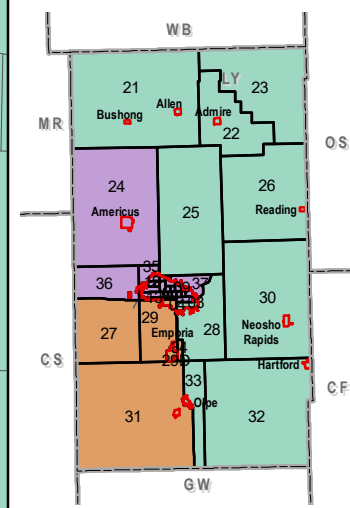

# KS House Districts

City of Emporia

- Voting Precincts
- City Limits
- County Boundaries
- House 13th District
- House 60th District
- House 76th District

Date: 6/22/2022

Not survey accurate.  
Information deemed reliable  
but accuracy cannot be guaranteed.