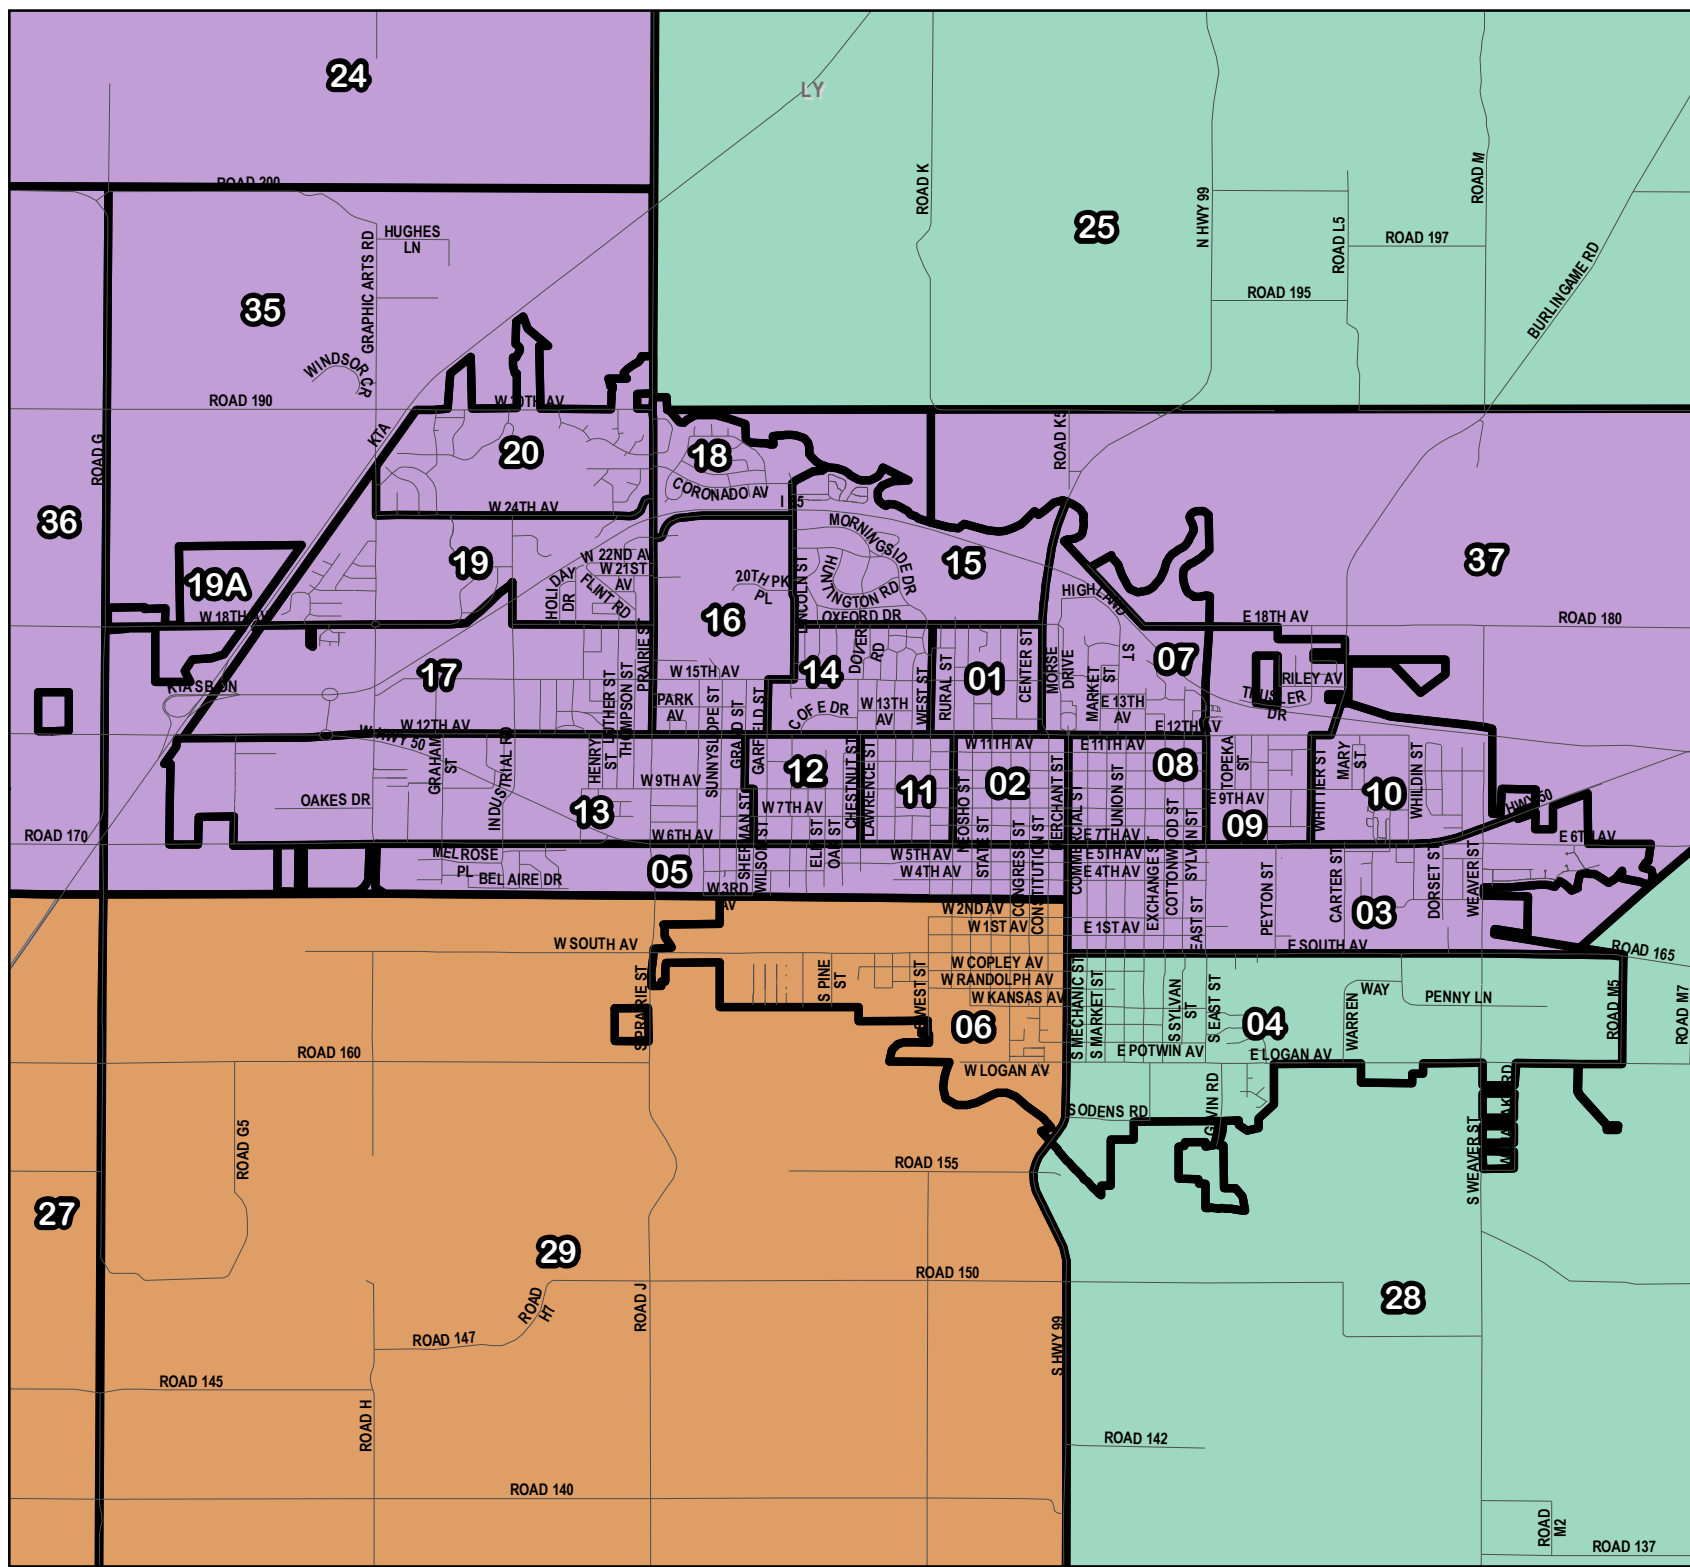

# KS House Districts

City of Emporia

- Voting Precincts
- City Limits
- County Boundaries
- House 13th District
- House 60th District
- House 76th District

Date: 6/22/2022

Not survey accurate.  
Information deemed reliable  
but accuracy cannot be guaranteed.