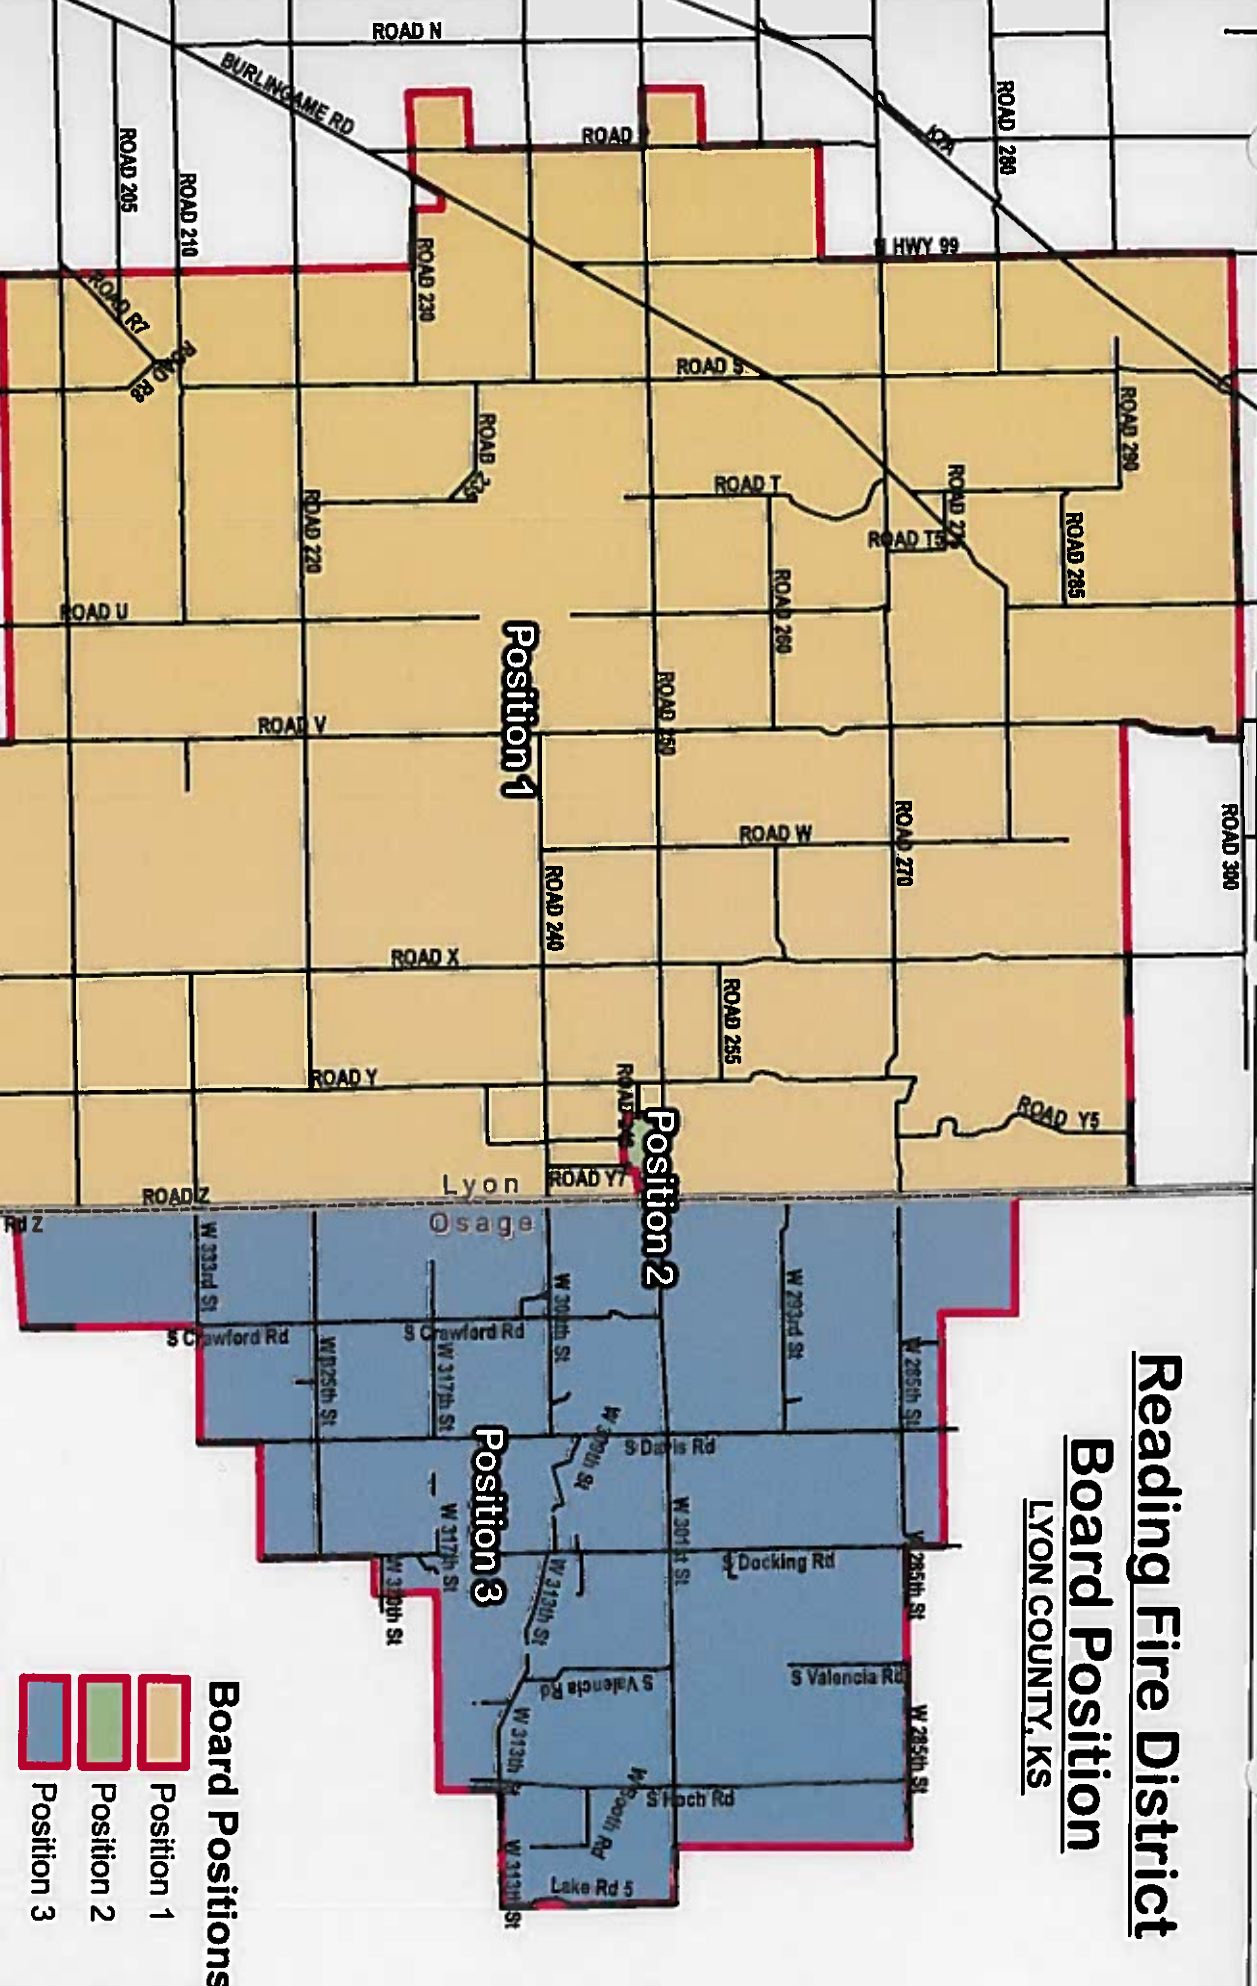

# Reading Fire District Board Position LYON COUNTY, KS

- Board Positions**
- Position 1
  - Position 2
  - Position 3

**Coffey**  
**Osage**  
 Lyon County Appraiser's Office  
 Mapping & GIS  
 430 Commercial Rm#204  
 Emporia, KS 66801  
 2012 AERIALS

Not survey accurate.  
 Resources are deemed  
 reliable, but, accuracy is  
 not guaranteed.